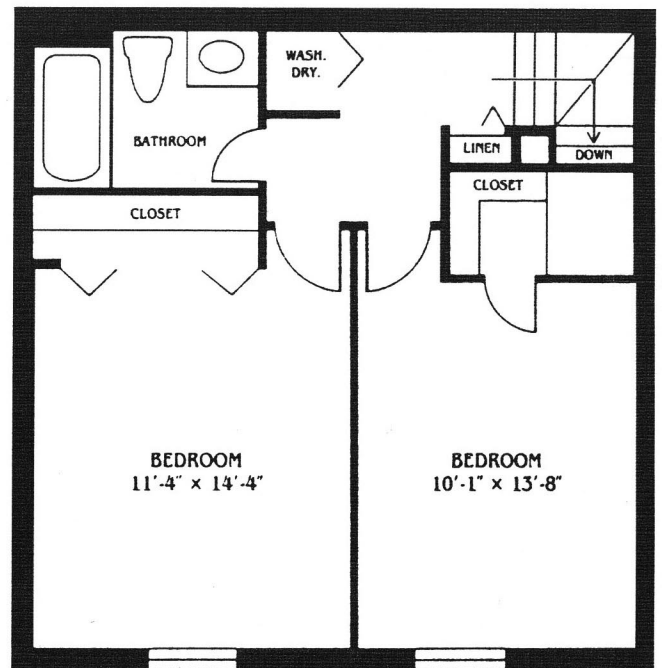

Unit A • Two Bedroom Townhouse

1,035 Sq. Feet • All Dimensions Are Approximate